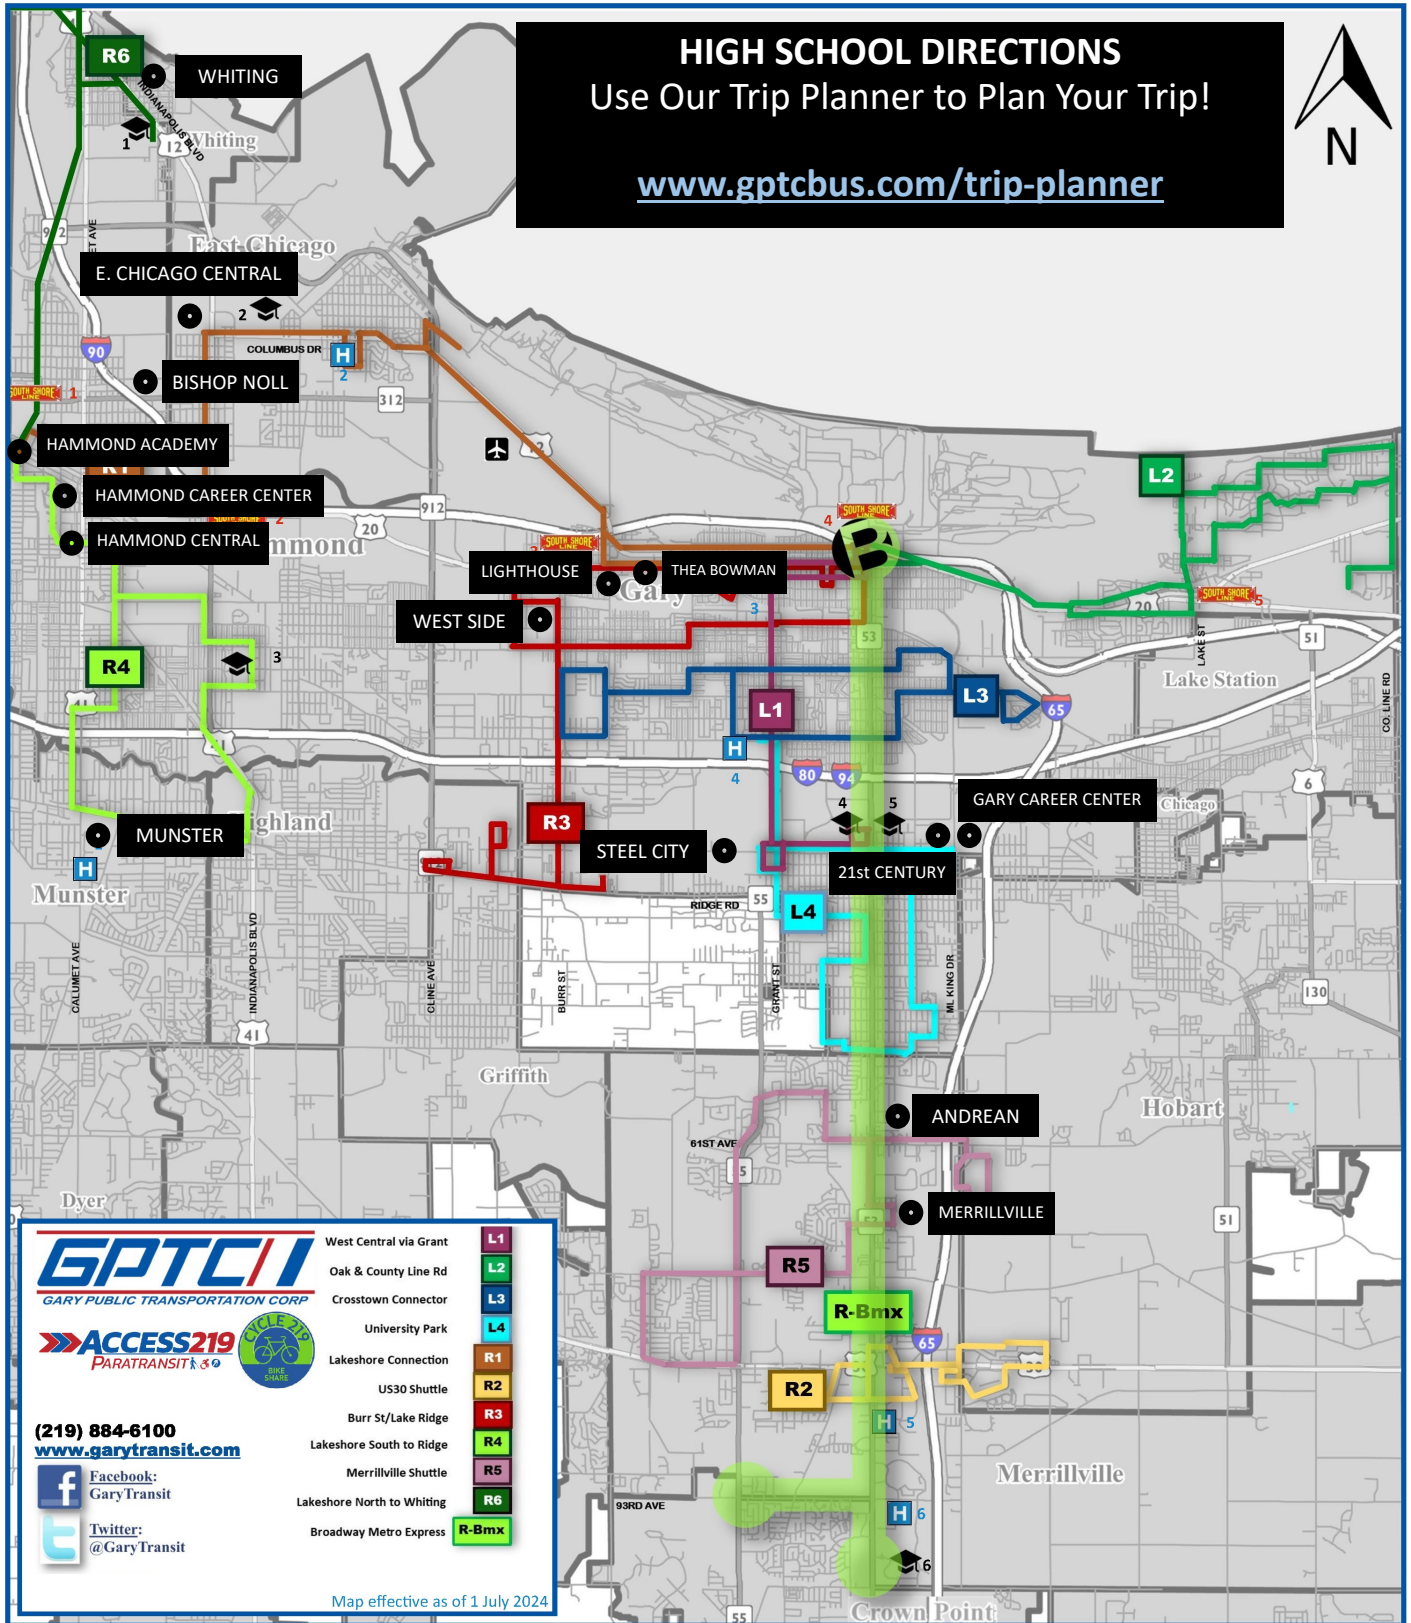

HIGH SCHOOL DIRECTIONS

Use Our Trip Planner to Plan Your Trip!

www.gptcbus.com/trip-planner

(219) 884-6100
www.garytransit.com

- West Central via Grant L1
- Oak & County Line Rd L2
- Crosstown Connector L3
- University Park L4
- Lakeshore Connection R1
- US30 Shuttle R2
- Burr St/Lake Ridge R3
- Lakeshore South to Ridge R4
- Merrillville Shuttle R5
- Lakeshore North to Whiting R6
- Broadway Metro Express R-Bmx

Map effective as of 1 July 2024

- HOSPITALS**
- Community (Munster)
 - St. Catherine (E. Chicago)
 - Methodist Northlake (Gary)
 - Methodist Midlake (Gary)
 - Methodist Southlake (Merrillville)
 - Pinnacle (Crown Point)

- COLLEGES**
- Calumet College
 - Ivy Tech East Chicago
 - Purdue Northwest (Hammond)
 - Indiana Univ. Northwest (Gary)
 - Ivy Tech Gary
 - Ivy Tech Crown Point/Merrillville

- SOUTH SHORE STATIONS**
- Hammond
 - E. Chicago
 - Gary/Airport
 - Gary/Metro
 - Gary/Miller