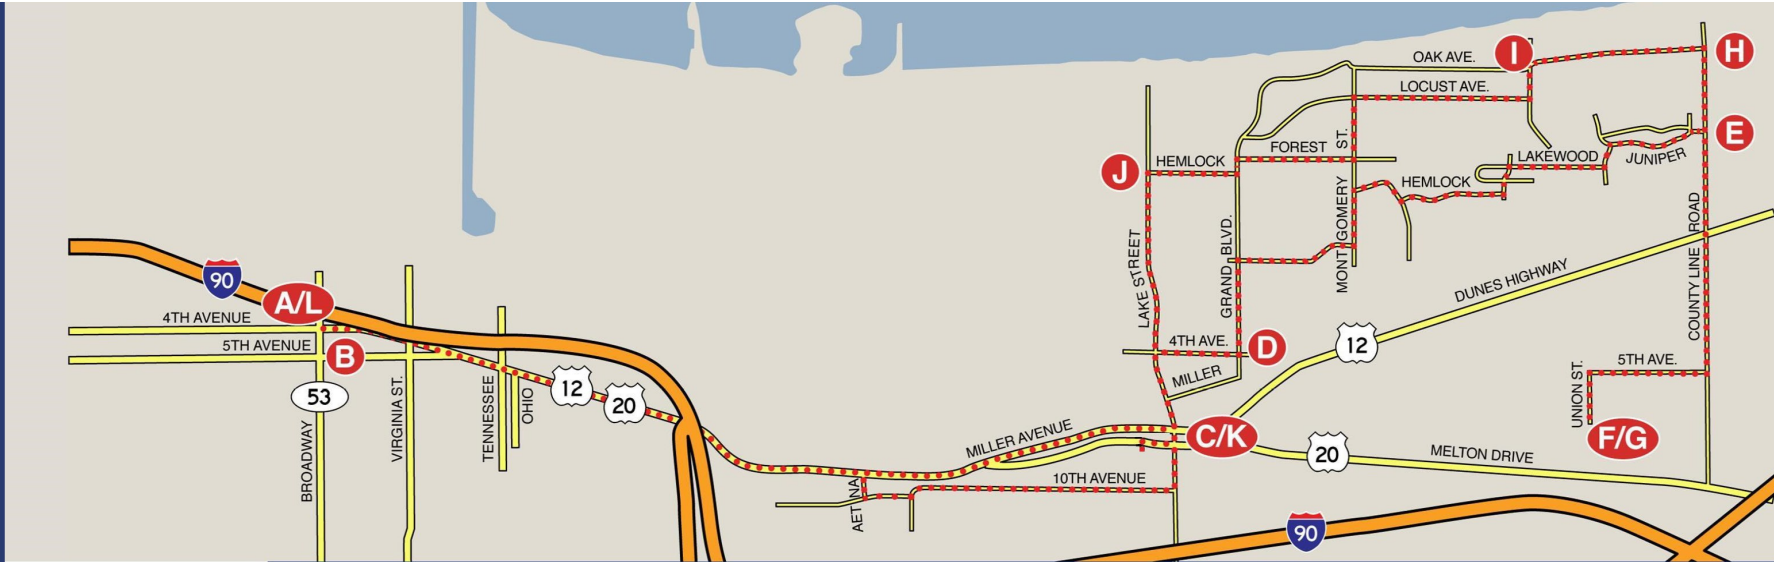

OAK/COUNTY LINE via AETNA L2

Gary Public Transportation Corp.

A	B	C	D	E	F	G	H	I	J	K	L
METRO CENTER DEPART	5TH & BROADWAY	7TH & LAKE	4TH & GRAND	POTTA-WOTAMI & COUNTY LINE	WOODLAKE ARRIVE	WOODLAKE LEAVE	OAK & COUNTY LINE	OAK & SHELBY	LAKE & HEMLOCK	7TH & LAKE	METRO CENTER ARRIVE
RED: WEEKDAYS ONLY			BLACK: WEEKDAYS/SATURDAY				GREEN: SATURDAY ONLY				
6:00 AM	6:03 AM	6:12 AM	6:14 AM	6:24 AM	6:28 AM	6:28 AM	5:30 AM	5:34 AM	5:42 AM	5:45 AM	5:55 AM
7:00 AM	7:03 AM	7:12 AM	7:14 AM	7:24 AM	---	---	7:30 AM	7:34 AM	7:42 AM	7:45 AM	7:55 AM
8:00 AM	8:03 AM	8:12 AM	8:14 AM	8:24 AM	---	---	8:30 AM	8:34 AM	8:42 AM	8:45 AM	8:55 AM
9:00 AM	9:03 AM	9:12 AM	9:14 AM	9:24 AM	---	---	9:30 AM	9:34 AM	9:42 AM	9:45 AM	9:55 AM
10:00 AM	10:03 AM	10:12 AM	10:14 AM	10:24 AM	---	---	10:30 AM	10:34 AM	10:42 AM	10:45 AM	10:55 AM
---	---	---	---	---	10:28 AM	10:28 AM	10:33 AM	10:37 AM	10:45 AM	10:48 AM	10:58 AM
11:00 AM	11:03 AM	11:14 AM	11:16 AM	11:26 AM	---	---	11:30 AM	11:34 AM	11:42 AM	11:45 AM	11:55 AM
12:00 PM	12:03 PM	12:12 PM	12:14 PM	12:24 PM	12:28 PM	12:28 PM	12:30 PM	12:34 PM	12:45 PM	12:48 PM	12:58 PM
1:00 PM	1:03 PM	1:12 PM	1:14 PM	1:24 PM	---	---	1:30 PM	1:34 PM	1:42 PM	1:45 PM	1:55 PM
2:00 PM	2:03 PM	2:12 PM	2:14 PM	2:24 PM	---	---	2:30 PM	2:34 PM	2:42 PM	2:45 PM	2:55 PM
3:00 PM	3:03 PM	3:14 PM	3:16 PM	3:26 PM	---	---	3:30 PM	3:34 PM	3:42 PM	3:45 PM	3:55 PM
4:00 PM	4:03 PM	4:12 PM	4:14 PM	4:24 PM	---	---	4:30 PM	4:34 PM	4:42 PM	4:45 PM	4:55 PM
5:00 PM	5:03 PM	5:12 PM	5:14 PM	5:24 PM	5:28 PM	5:28 PM	5:30 PM	5:34 PM	5:42 PM	5:45 PM	5:58 PM
6:00 PM	6:03 PM	6:12 PM	6:14 PM	6:24 PM	---	---	6:30 PM	6:34 PM	6:42 PM	6:45 PM	6:55 PM
7:15 PM	7:18 PM	7:27 PM	7:29 PM	7:39 PM	---	---	7:45 PM	7:49 PM	7:55 PM	8:00 PM	8:10 PM
8:30 PM	8:33 PM	8:42 PM	8:44 PM	8:39 PM	---	---	8:45 PM	8:49 PM	8:55 PM	9:00 PM	9:10 PM

*Bus serves Marquette Park and the Aquatorium Friday afternoons and all day Saturday between Memorial Day and Labor Day ---