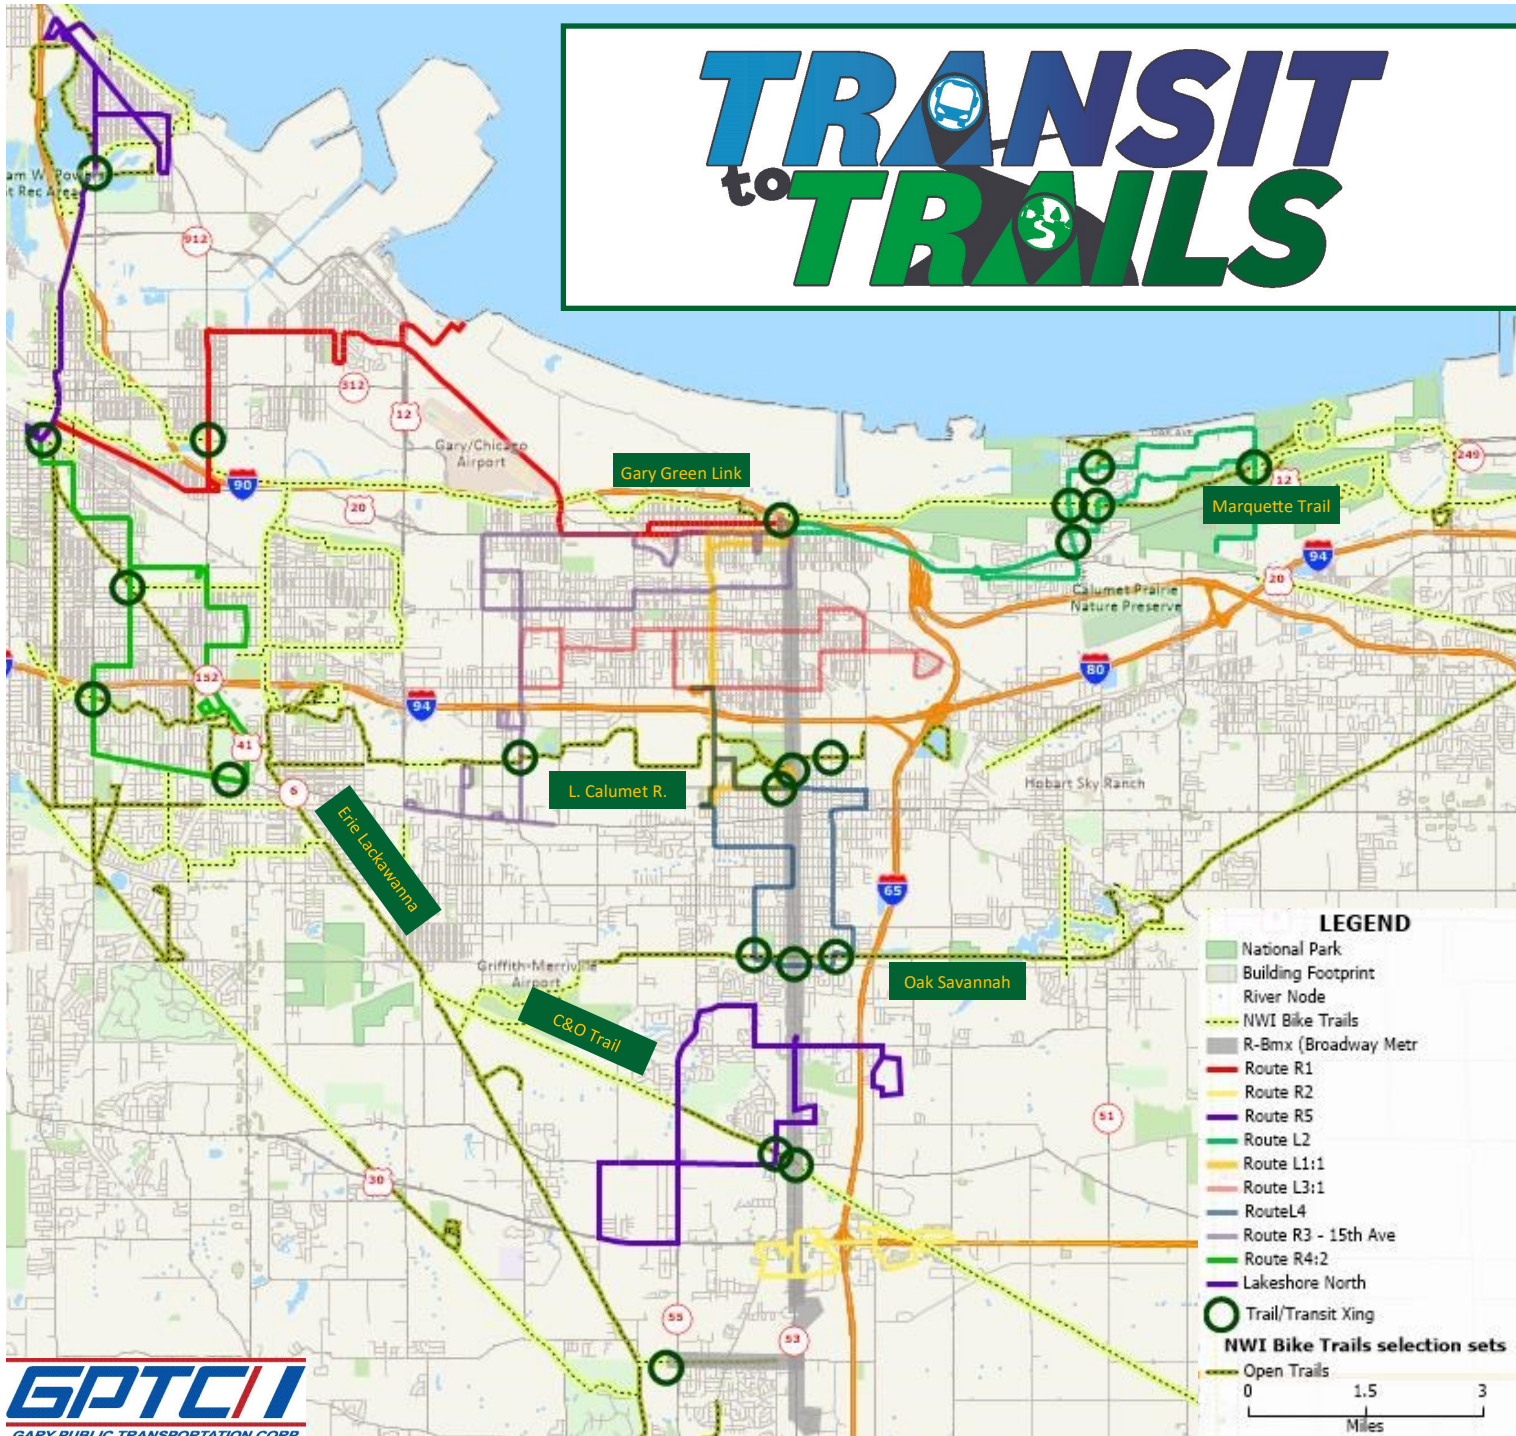

TRANSIT to TRAILS

GPTC's transit network provides access to local and regional trails throughout Gary and Lake County, with multiple access points to many trail corridors. Each GPTC bus is equipped with bike racks for your convenience. Together, GPTC's system and Northwest Indiana's network of trails make many parts of the region accessible for all kinds of trips. Visit www.garytransit.com for route details.

Gary and Northwest Indiana has great trails and parks. Let us get you there!

The **DOWNTOWN ART & HISTORY FITNESS TRAIL** is a path connecting transit to historic/artistic locations in downtown Gary. Funded with state and national grants, the trail highlights art and architecture at locations such as:

- City Methodist Church
- Gary City Hall
- Gary Metro Center
- The ArtHouse
- Union Station

Installation of signage and artistic crosswalks was completed in 2022.