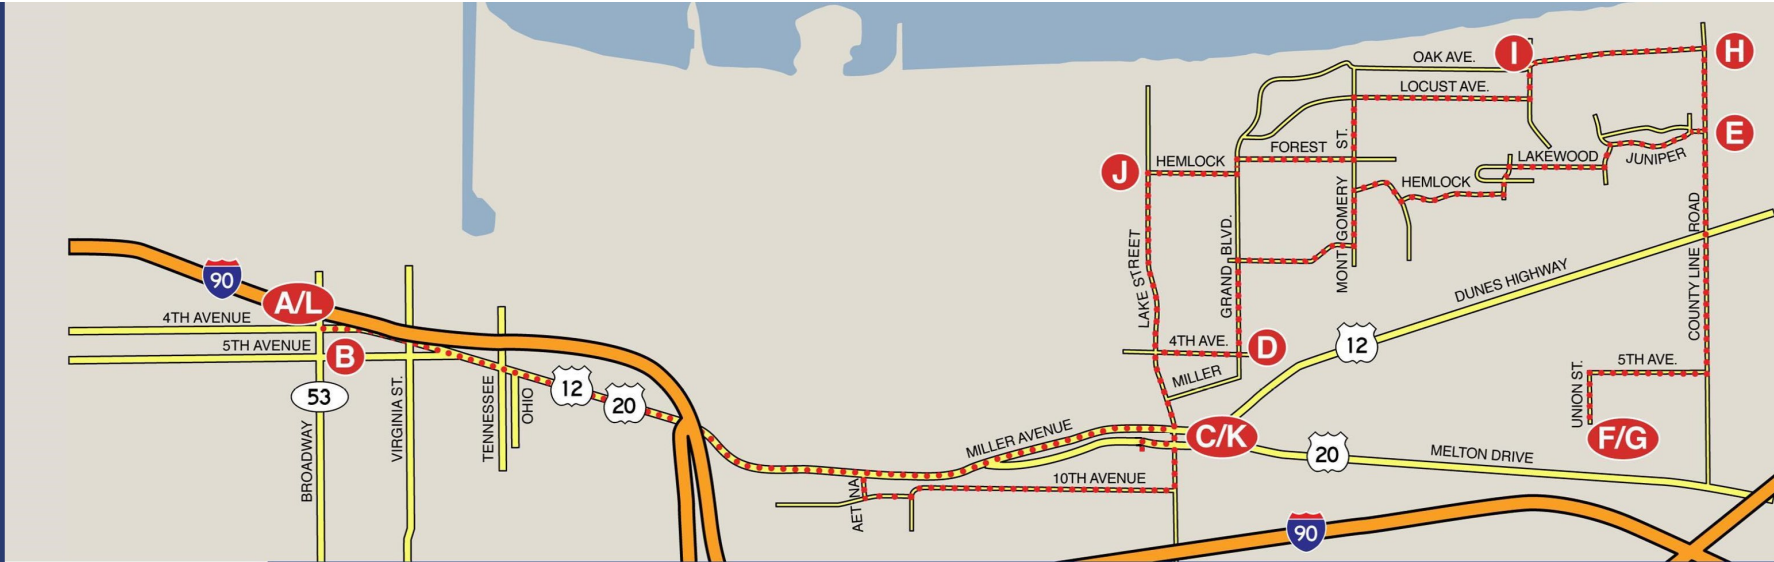

# OAK/COUNTY LINE via AETNA L2

Gary Public Transportation Corp.

A	B	C	D	E	F	G	H	I	J	K	L
METRO CENTER DEPART	5TH & BROADWAY	7TH & LAKE	4TH & GRAND	POTTA-WOTAMI & COUNTY LINE	WOODLAKE ARRIVE	WOODLAKE LEAVE	OAK & COUNTY LINE	OAK & SHELBY	LAKE & HEMLOCK	7TH & LAKE	METRO CENTER ARRIVE
RED: WEEKDAYS ONLY							BLACK: WEEKDAYS/SATURDAY		GREEN: SATURDAY ONLY		
6:00 AM	6:03 AM	6:12 AM	6:14 AM	6:24 AM	6:28 AM	6:28 AM	5:30 AM	5:34 AM	5:42 AM	5:45 AM	5:55 AM
7:00 AM	7:03 AM	7:12 AM	7:14 AM	7:24 AM	---	---	7:30 AM	7:34 AM	7:42 AM	7:45 AM	7:55 AM
8:00 AM	8:03 AM	8:12 AM	8:14 AM	8:24 AM	---	---	8:30 AM	8:34 AM	8:42 AM	8:45 AM	8:55 AM
9:00 AM	9:03 AM	9:12 AM	9:14 AM	9:24 AM	---	---	9:30 AM	9:34 AM	9:42 AM	9:45 AM	9:55 AM
10:00 AM	10:03 AM	10:12 AM	10:14 AM	10:24 AM	10:28 AM	10:28 AM	10:30 AM	10:34 AM	10:42 AM	10:45 AM	10:55 AM
11:00 AM	11:03 AM	11:14 AM	11:16 AM	11:26 AM	---	---	11:30 AM	11:34 AM	11:42 AM	11:45 AM	11:55 AM
12:00 PM	12:03 PM	12:12 PM	12:14 PM	12:24 PM	12:28 PM	12:28 PM	12:30 PM	12:34 PM	12:42 PM	12:45 PM	12:55 PM
1:00 PM	1:03 PM	1:12 PM	1:14 PM	1:24 PM	---	---	1:30 PM	1:34 PM	1:42 PM	1:45 PM	1:55 PM
2:00 PM	2:03 PM	2:12 PM	2:14 PM	2:24 PM	---	---	2:30 PM	2:34 PM	2:42 PM	2:45 PM	2:55 PM
3:00 PM	3:03 PM	3:14 PM	3:16 PM	3:26 PM	---	---	3:30 PM	3:34 PM	3:42 PM	3:45 PM	3:55 PM
4:00 PM	4:03 PM	4:12 PM	4:14 PM	4:24 PM	---	---	4:30 PM	4:34 PM	4:42 PM	4:45 PM	4:55 PM
5:00 PM	5:03 PM	5:12 PM	5:14 PM	5:24 PM	5:28 PM	5:28 PM	5:30 PM	5:34 PM	5:42 PM	5:45 PM	5:55 PM
6:00 PM	6:03 PM	6:12 PM	6:14 PM	6:24 PM	---	---	6:30 PM	6:34 PM	6:42 PM	6:45 PM	6:55 PM
7:15 PM	7:18 PM	7:27 PM	7:29 PM	7:39 PM	---	---	7:45 PM	7:49 PM	7:55 PM	8:00 PM	8:10 PM
8:00 PM - Bus will be in service on Broadway, from the Metro Center to 35th Avenue											
NOTE: BUS STOPS AT SERENITY LAKES AT 11:12AM, 3:12PM ONLY											