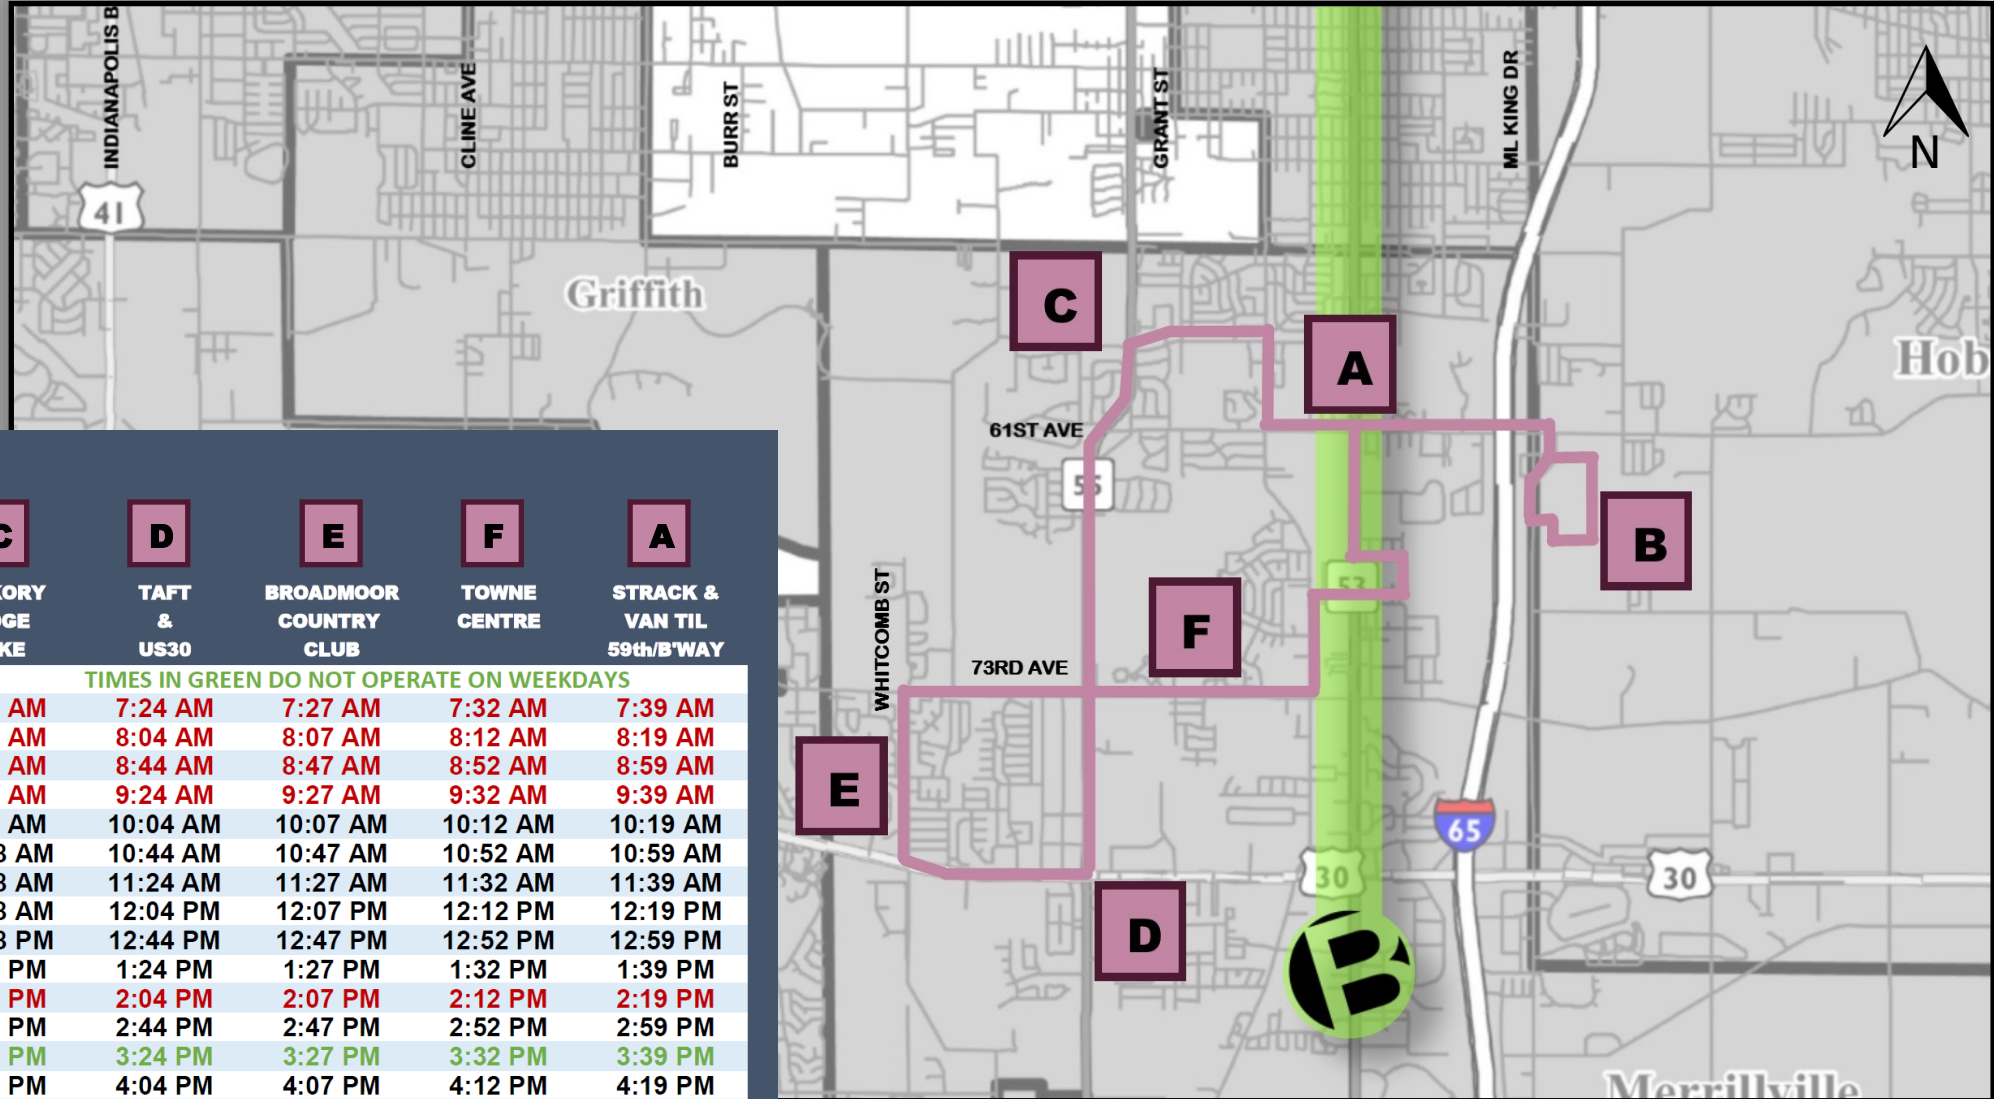

# MERRILLVILLE R5 SHUTTLE

<b>A</b>	<b>B</b>	<b>A</b>	<b>C</b>	<b>D</b>	<b>E</b>	<b>F</b>	<b>A</b>
STRACK & VAN TIL 59th/B'WAY	TELE-PERFORMANCE (NORTHWIND)	STRACK & VAN TIL 61st/B'WAY	HICKORY RIDGE LAKE	TAFT & US30	BROADMOOR COUNTRY CLUB	TOWNE CENTRE	STRACK & VAN TIL 59th/B'WAY
TIMES IN RED DO NOT OPERATE ON SATURDAYS				TIMES IN GREEN DO NOT OPERATE ON WEEKDAYS			
7:02 AM	7:08 AM	7:13 AM	7:18 AM	7:24 AM	7:27 AM	7:32 AM	7:39 AM
7:42 AM	7:48 AM	7:53 AM	7:58 AM	8:04 AM	8:07 AM	8:12 AM	8:19 AM
8:22 AM	8:28 AM	8:33 AM	8:38 AM	8:44 AM	8:47 AM	8:52 AM	8:59 AM
9:02 AM	9:08 AM	9:13 AM	9:18 AM	9:24 AM	9:27 AM	9:32 AM	9:39 AM
9:42 AM	9:48 AM	9:53 AM	9:58 AM	10:04 AM	10:07 AM	10:12 AM	10:19 AM
10:22 AM	10:28 AM	10:33 AM	10:38 AM	10:44 AM	10:47 AM	10:52 AM	10:59 AM
11:02 AM	11:08 AM	11:13 AM	11:18 AM	11:24 AM	11:27 AM	11:32 AM	11:39 AM
11:42 AM	11:48 AM	11:53 AM	11:58 AM	12:04 PM	12:07 PM	12:12 PM	12:19 PM
12:22 PM	12:28 PM	12:33 PM	12:38 PM	12:44 PM	12:47 PM	12:52 PM	12:59 PM
1:02 PM	1:08 PM	1:13 PM	1:18 PM	1:24 PM	1:27 PM	1:32 PM	1:39 PM
1:42 PM	1:48 PM	1:53 PM	1:58 PM	2:04 PM	2:07 PM	2:12 PM	2:19 PM
2:22 PM	2:28 PM	2:33 PM	2:38 PM	2:44 PM	2:47 PM	2:52 PM	2:59 PM
3:02 PM	3:08 PM	3:13 PM	3:18 PM	3:24 PM	3:27 PM	3:32 PM	3:39 PM
3:42 PM	3:48 PM	3:53 PM	3:58 PM	4:04 PM	4:07 PM	4:12 PM	4:19 PM
4:22 PM	4:28 PM	4:33 PM	4:38 PM	4:44 PM	4:47 PM	4:52 PM	4:59 PM
5:02 PM	5:08 PM	5:13 PM	5:18 PM	5:24 PM	5:27 PM	5:32 PM	5:39 PM
5:42 PM	5:48 PM	5:53 PM	5:58 PM	6:04 PM	6:07 PM	6:12 PM	6:19 PM
6:22 PM	6:28 PM	6:33 PM	6:38 PM	6:44 PM	6:47 PM	6:52 PM	6:59 PM
---	---	---	---	---	---	---	---

From 7:02PM bus will be in service on Broadway, from 61st Avenue to 35th Avenue

Denotes BROADWAY metro express transit corridor.