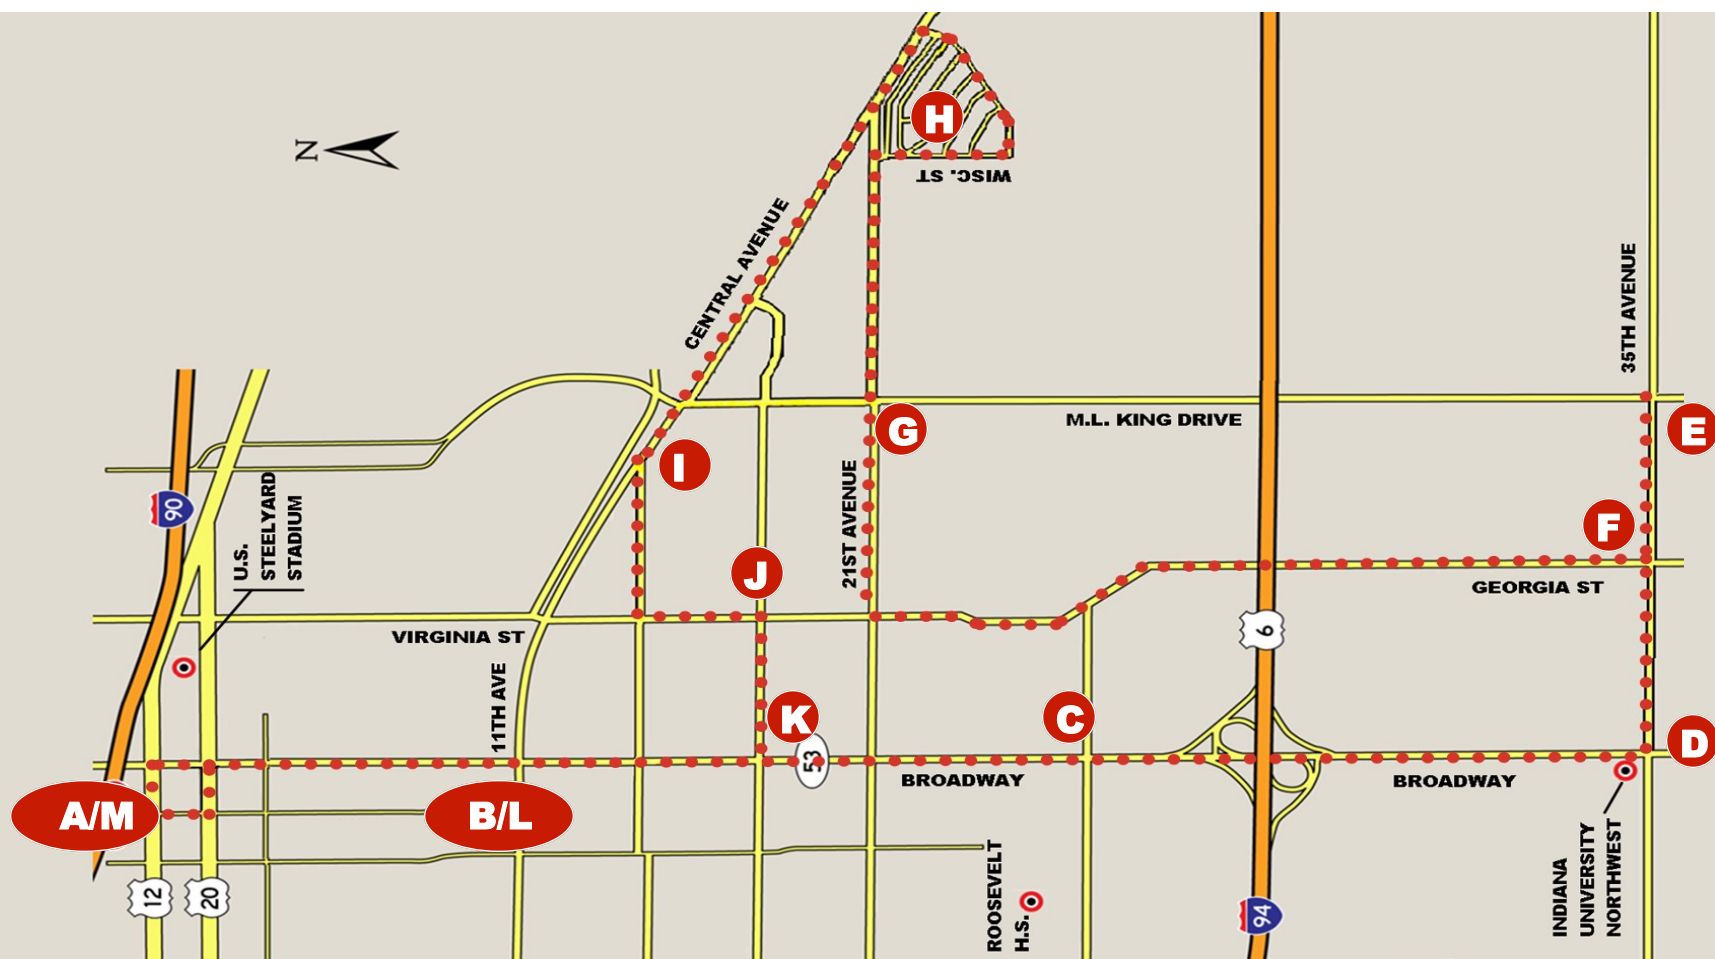

E. 35TH AVE/ MARSHALLTOWN L1

METRO CENTER DEPART	11TH & BROADWAY	25TH & BROADWAY	35TH & BROADWAY	CAREER CENTER	35TH & GEORGIA	21ST & ML KING DRIVE	21ST & MARSH'TOWN DR	15TH & ML KING DRIVE	19TH & VIRGINIA	19TH & BROADWAY	11TH & BROADWAY	METRO CENTER ARRIVE
TIMES IN RED DO NOT OPERATE ON SATURDAYS												
06:15 AM	6:21 AM	6:26 AM	6:30 AM	6:35 AM	6:37 AM	6:42 AM	6:48 AM	6:51 AM	6:55 AM	6:57 AM	6:59 AM	7:05 AM
07:15 AM	07:21 AM	07:26 AM	07:30 AM	07:35 AM	07:37 AM	07:42 AM	07:48 AM	07:51 AM	07:55 AM	07:57 AM	07:59 AM	08:05 AM
08:15 AM	08:21 AM	08:26 AM	08:30 AM	08:35 AM	08:37 AM	08:42 AM	08:48 AM	08:51 AM	08:55 AM	08:57 AM	08:59 AM	09:05 AM
09:15 AM	09:21 AM	09:26 AM	09:30 AM	09:35 AM	09:37 AM	09:42 AM	09:48 AM	09:51 AM	09:55 AM	09:57 AM	09:59 AM	10:05 AM
10:15 AM	10:21 AM	10:26 AM	10:30 AM	10:35 AM	10:37 AM	10:42 AM	10:48 AM	10:51 AM	10:55 AM	10:57 AM	10:59 AM	11:05 AM
11:15 AM	11:21 AM	11:26 AM	11:30 AM	11:35 AM	11:37 AM	11:42 AM	11:48 AM	11:51 AM	11:55 AM	11:57 AM	11:59 AM	12:05 PM
12:15 PM	12:21 PM	12:26 PM	12:30 PM	12:35 PM	12:37 PM	12:42 PM	12:48 PM	12:51 PM	12:55 PM	12:57 PM	12:59 PM	01:05 PM
01:15 PM	01:21 PM	01:26 PM	01:30 PM	01:35 PM	01:37 PM	01:42 PM	01:48 PM	01:51 PM	01:55 PM	01:57 PM	01:59 PM	02:05 PM
02:15 PM	02:21 PM	02:26 PM	02:30 PM	02:35 PM	02:37 PM	02:42 PM	02:48 PM	02:51 PM	02:55 PM	02:57 PM	02:59 PM	03:05 PM
03:15 PM	03:21 PM	03:26 PM	03:30 PM	03:35 PM	03:37 PM	03:42 PM	03:48 PM	03:51 PM	03:55 PM	03:57 PM	03:59 PM	04:05 PM
04:15 PM	04:21 PM	04:26 PM	04:30 PM	04:35 PM	04:37 PM	04:42 PM	04:48 PM	04:51 PM	04:55 PM	04:57 PM	04:59 PM	05:05 PM
05:15 PM	05:21 PM	05:26 PM	05:30 PM	05:35 PM	05:37 PM	05:42 PM	05:48 PM	05:51 PM	05:55 PM	05:57 PM	05:59 PM	06:05 PM
06:15 PM	06:21 PM	06:26 PM	06:30 PM	06:35 PM	06:37 PM	06:42 PM	06:48 PM	06:51 PM	06:55 PM	06:57 PM	06:59 PM	07:05 PM
07:06 PM	07:12 PM	07:20 PM	07:30 PM	---	---	---	---	---	---	---	---	---

THIS BUS WILL PULL INTO THE GPTC GARAGE FROM 35TH & BROADWAY AT END OF LAST TRIP